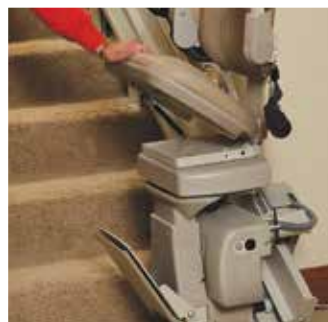

ELITE INDOOR CURVE | CRE 2110

Offset swivel seat makes it easy to get on/off. Add the power seat option to make it effortless.

ELITE CURVE FEATURES

- Weight capacity: 400 lb (181 kg)
- Plush, generous-size seat with multiple height adjustments
- Adjustable width armrests to 21.75" (552 mm) between arms
- Offset swivel seat makes getting on/off safe and easy
- Armrest rocker switch for easy operation
- Painted rail with covered gear rack gives a sleek appearance
- Flip up arms, seat, and footrest create plenty of extra space on steps
- Two wireless call/sends allow unit to be controlled remotely
- Two 12v batteries ensure dependable performance even in a power outage
- Soft start/stop for a smooth ride from start to finish
- Adjustable footrest height for maximum comfort
- Onboard audio/visual diagnostics for easy service
- Obstruction sensors and seat belt ensure safety
- Gold warranty: five-year major components; two-year parts

High-quality American craftsmanship.

ELITE CURVE OPTIONS

Top or bottom park position extends rail away from the staircase.

Power folding footrest automatically flips up/down when seat is raised/lowered.

Power swivel seat for effortless exit. Controlled on chair arm or wireless call/send.

Mid-park and charge station for staircases with middle landings.

Custom crafted for a precision fit around curves.

Luxury styling and comfort.

Standard tan vinyl with five optional upholstery selections. Or, supply your own fabric and Bruno will custom upholster the chair for you.