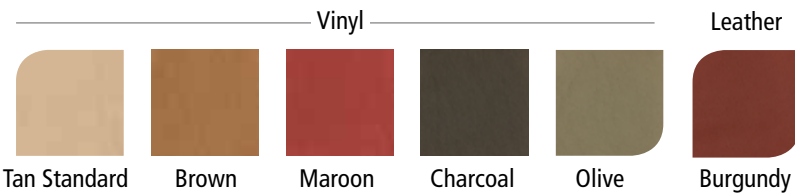

Mid-park and charge station for staircases with middle landings.

Custom crafted for a precision fit around curves.

Luxury styling and comfort.

Standard tan vinyl with five optional upholstery selections. Or, supply your own fabric and Bruno will custom upholster the chair for you.